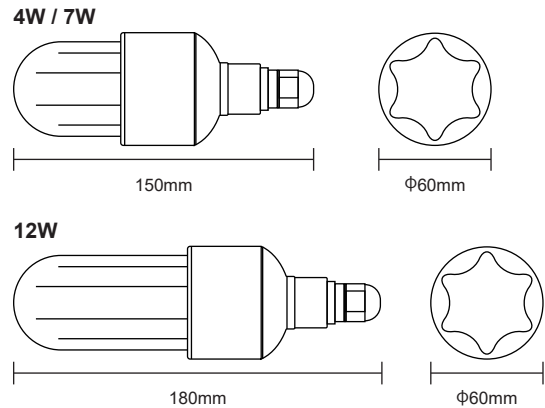

HEATING LAMP IN PIG FARM. 养猪场取暖灯

SEC-TS-LB252

4W 7W 12W

IP65 FARM USE COLUMN BULB

养殖场专用柱泡

Parameters

Model: SEC-TS-LB252
Power: 4W / 7W / 12W
Input Voltage: 220-240V
Light Source: SMD 2835
Body Material: Die-cast aluminum + PC
CCT: 3000K / 6500K
CRI(RA>): 80
Luminous Flux: 400lm / 600lm / 1100lm
PF>: 0.9
IP Rate: IP65
Beam Angle: 260°
Life Time: 20000H

Dimension

Product Features

1. IP65, good waterproof performance.
2. Aluminum housing, fully sealed, glue injecting driver, good heat dissipation.
3. IP65, can be rinsed directly, easy to clean chicken house, etc.
4. Dimmable, simulate day and night, promote eating, shorten growth cycle.