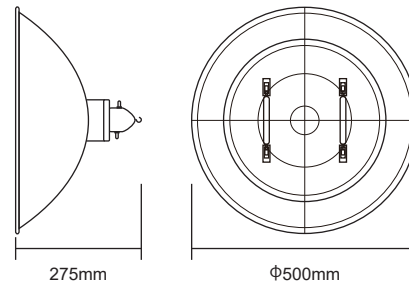

Model: SEC-M-GD128

Power: 2x95W / 2x125W / 2x175W

Input Voltage: 220V

Heating Type: Halogen tube

Body Material: Aluminum + PC

Heat Energy: 2x340kj / 2x450kj / 2x630kj

IP Rate: IP20

Lampholder: R7S

Life Time: 10000H

Dimension

Product Features

1. With chrome reflector, high efficiency.
2. Small light angle, more focused.
3. Aluminum body, good heat dissipation, with two switches, different powers for choice.
4. Halogen heater, speed up eating and growing.
5. Speed up laying eggs.
6. Sterilization and disinfection, avoiding sickness.