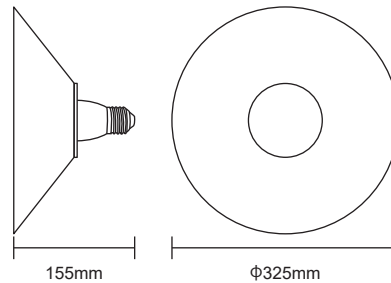

INCREASING LAMP OF CHICKEN FARM. 养鸡场增产灯

SEC-E-GD123

30W

IP44 ALUMINUM LED POULTRY

全铝LED养殖灯

Parameters

Model: SEC-E-GD123
Power: 30W
Input Voltage: 220V
Light Source: SMD 2835
Body Material: Aluminum + PC
CCT: 4100K
CRI(RA>): 80
Luminous Flux: 2400lm
PF>: 0.9
IP Rate: IP44
Lampholder: E27
Beam Angle: 105°
Life Time: 20000H

Dimension

Product Features

1. Traic dimmable, simulate day and night, speed up eating and growing.
2. Aluminum body, good for heat dissipation, long lifetime.
3. With waterproof lamp head, it can reach IP44 waterproof, suitable for humid environment.
4. lampholder, easy to repalce.